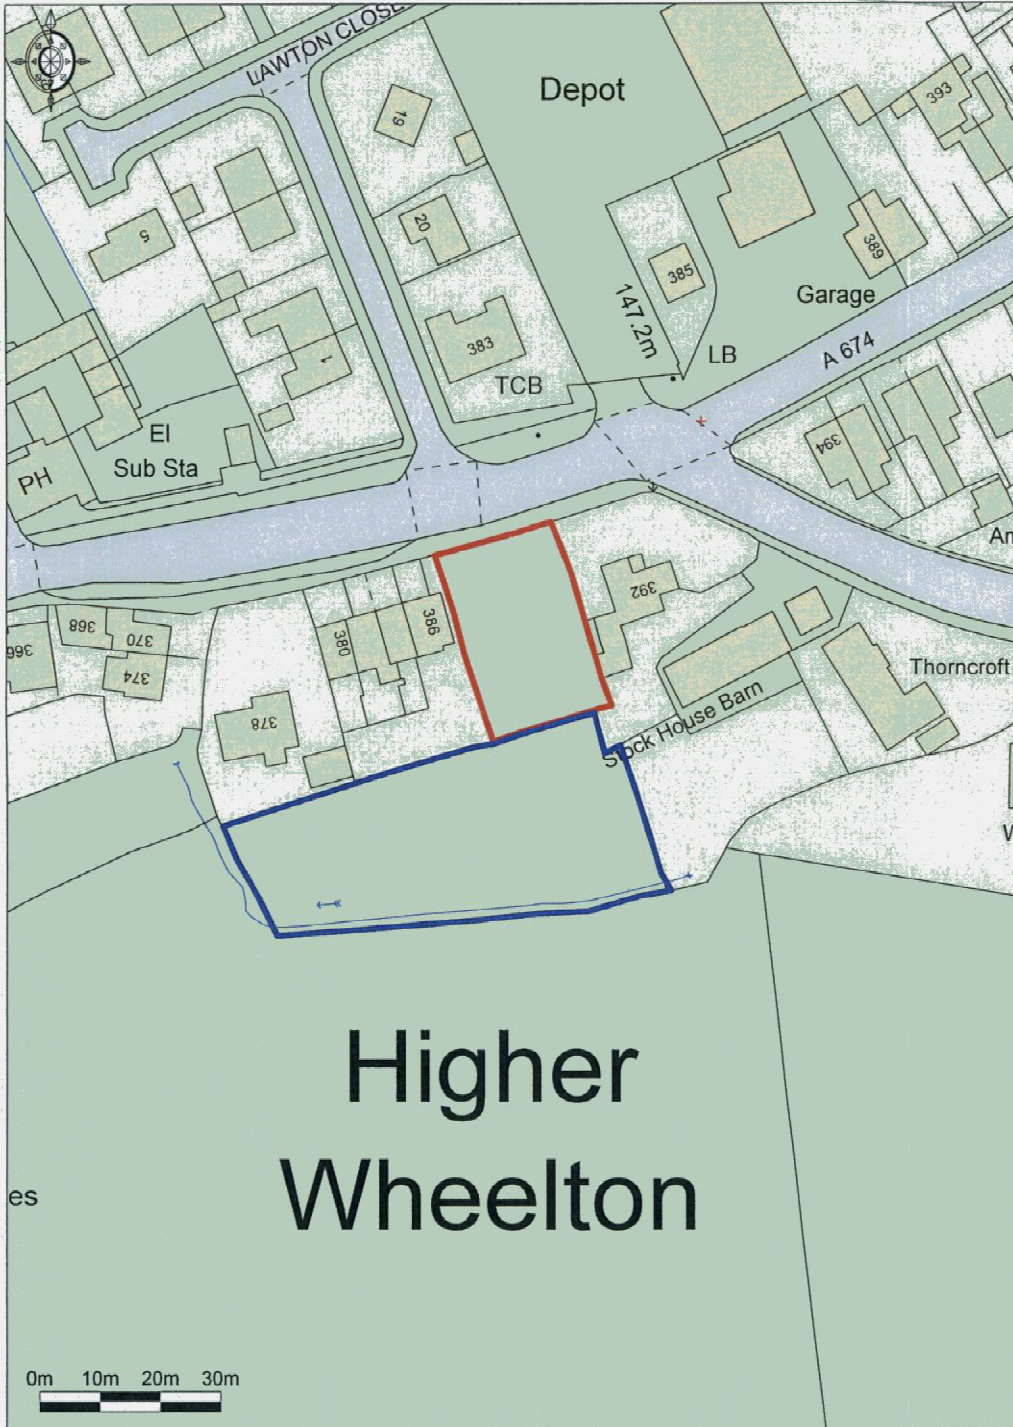

CHORLEY COUNCIL
14/00601/01
DEVELOPMENT CONTROL
REC'D *Dec*
- 4 JUN 2014

FILE	
ACK'D	
ATTEN OF	
COPIES TO	

Plan Ref:2278/1